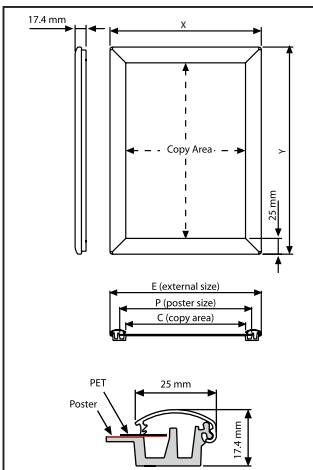

- Single or Double Sided
- 16mm Aluminium Profile
- Standard Sizes: A4 to A0
- 2 Suspension Clips
- Suitable to be mounted as a projected sign
- Custom sizes available on request

Opening in profile for easy graphic removal.

- Silver anodised aluminum profiles
- Profile: 14mm / 25mm
- Available with mitred corners.

PROFILE	POSTER SIZE / FORMAT
14	DIN A6 105 x 148mm
14	DIN A5 148 x 210mm
25	DIN A4 210 x 297mm
25	DIN A3 297 x 420mm
25	DIN A2 420 x 594mm
25	DIN A1 594 x 841mm

### 32mm SECURITY FRAME

- Single Sided
- Standard Sizes: A4 to A0
- (Correx backing with a non-reflective overlay.)

*The shape of the aluminium profile makes it difficult to open which acts as a deterrent against possible vandalism.*

### A-STAND

- Double sided
- Foldable legs (1200mm length)
- 32mm Security Profile
- Standard Sizes: A0, A1, A2 and A3